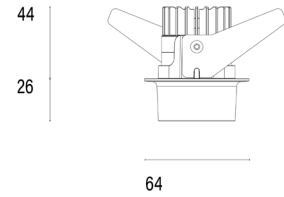

101 06 000303.023

Model

Name	Mono 060 Type 3
Finish	Structured Black
Area	Indoor / Outdoor

System

Power (Luminaire)	6.8W
Power (System)	8W
Voltage	240V-AC
Optics	Rotationally Symmetrical Direct 25°
Colour Temperature	3000°K
Luminous Flux	642lm
TM30	Rf95 Rg103
CRI	Ra98
Lumen Maintenance	L90 B10 50000hrs
Chromacity	<3 McAdam Step Ellipse
Articulation	Fixed
Cut-Out	Round 55mm x 75mm Depth
Ingress Protection	IP44
Control Device	Remote DALI (Included)
Class	III